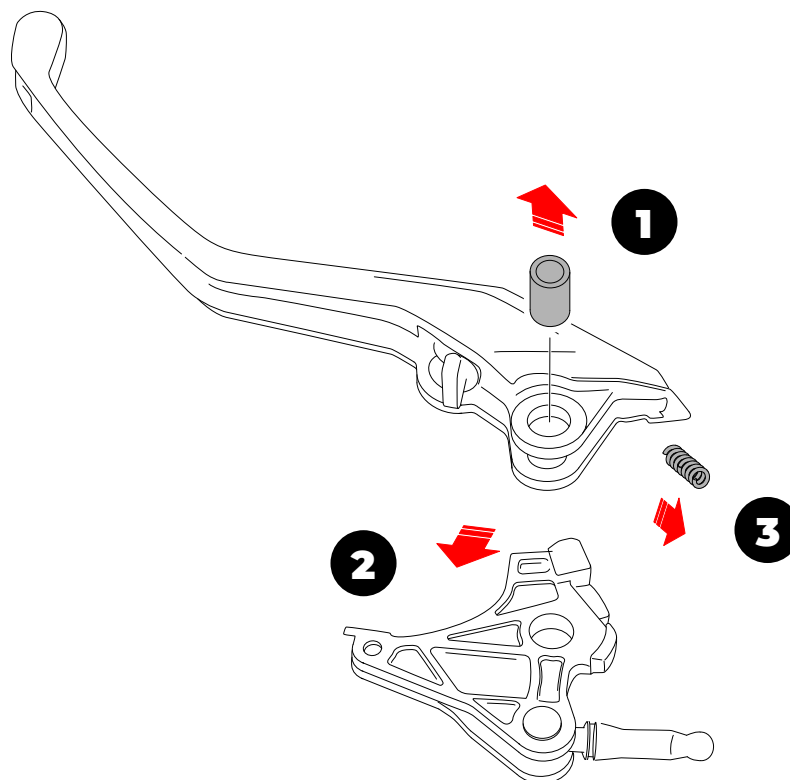

BMW R1300GS '24 / R1300RS '25 / R1300R '26

Manetas 4.0 BAVARIA - Levers 4.0 BAVARIA

REF. 22884N

1

Maneta original
Original lever

DISASSEMBLY
DESMONTAJE

2

ASSEMBLY
MONTAJE