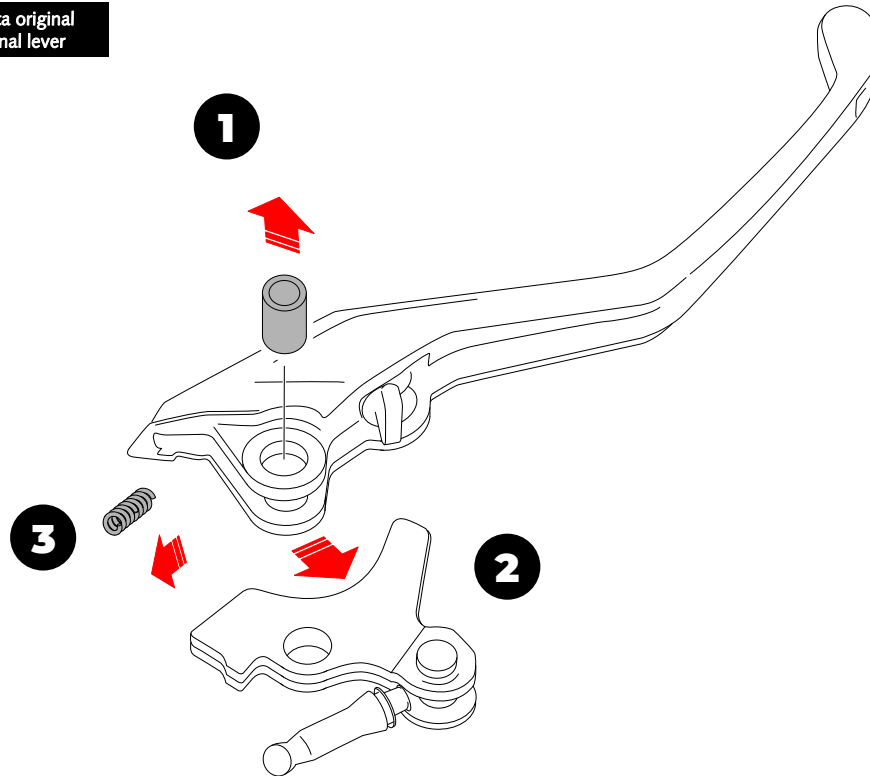

BMW R1300GS '24 / R1300RS '25 / R1300R '26

Manetas 4.0 BAVARIA - Levers 4.0 BAVARIA

REF. 22883N

1

Maneta original
Original lever

DISASSEMBLY
DESMONTAJE

2

ASSEMBLY
MONTAJE