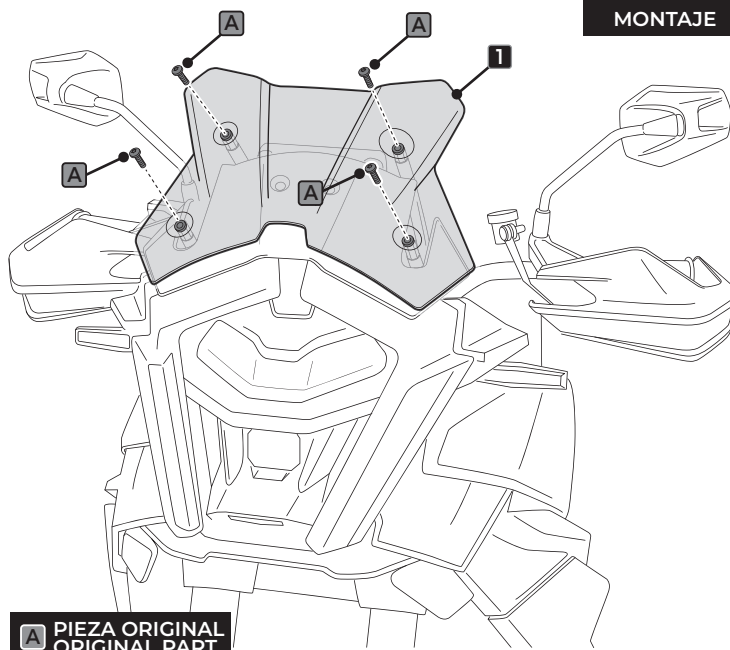

ID.	PIEZA / PART	DESCRIPCIÓN	DESCRIPTION	QTY	REF.
1		Cúpula Sport	Sport screen	1	23024W/H/F/N/JM3
2		Tornillo especial M5X9 Long Hexagonal 25mm	M5X9 special screw Hexagonal lenght 25mm	2	TORNI-EM5---732
3		Tornillo especial M5X9 Long Hexagonal 14mm	M5X9 special screw Hexagonal lenght 14mm	2	TORNI-EC----597

A PIEZA ORIGINAL
ORIGINAL PART

3

ASSEMBLY
MONTAJE

4

ASSEMBLY
MONTAJE

A PIEZA ORIGINAL
ORIGINAL PART