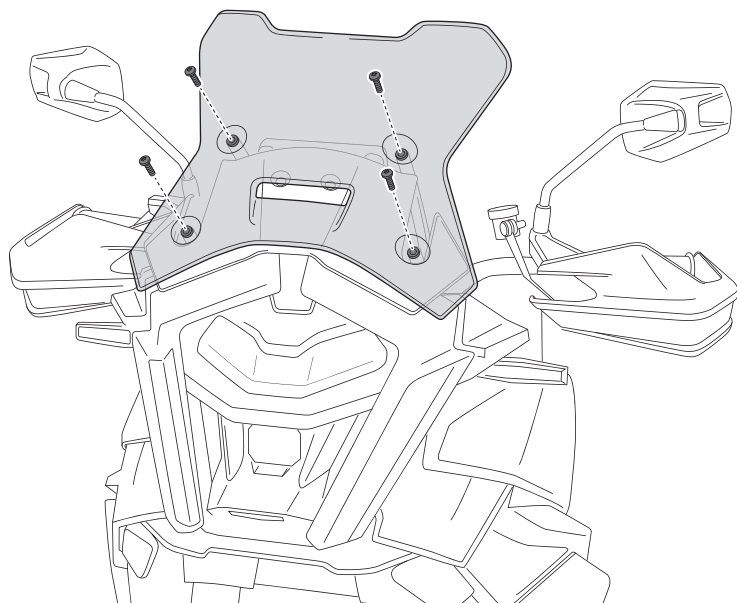

ID.	PIEZA / PART	DESCRIPCIÓN	DESCRIPTION	QTY	REF.
1		Cúpula Sport	Sport screen	1	23024W/H/F/N/JM3
2		Tornillo especial M5X9 Long Hexagonal 25mm	M5X9 special screw Hexagonal lenght 25mm	2	TORNI-EM5---732
3		Tornillo especial M5X9 Long Hexagonal 14mm	M5X9 special screw Hexagonal lenght 14mm	2	TORNI-EC----597

* Algunos componentes se suministran montados.
Some components are supplied assembled.

KTM 1390 SUPERADVENTURE R/S '26-

Cúpula Sport - Sport screen

REF. 23024

1

DISASSEMBLY
DESMONTAJE

2

ASSEMBLY
MONTAJE

A PIEZA ORIGINAL
ORIGINAL PART

3

ASSEMBLY
MONTAJE

4

ASSEMBLY
MONTAJE

A PIEZA ORIGINAL
ORIGINAL PART