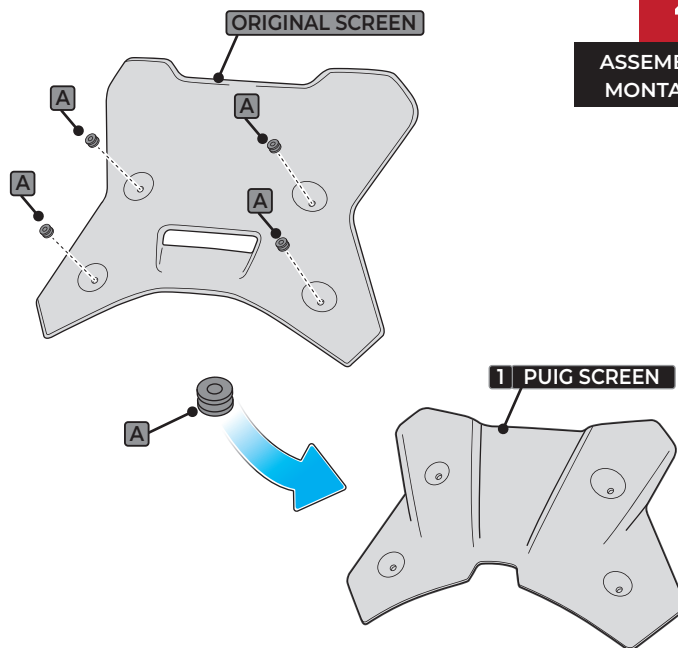

ID.	PIEZA / PART	DESCRIPCIÓN	DESCRIPTION	QTY	REF.
1		Cúpula Sport	Sport screen	1	23024W/H/F/N/JM3
2		Tornillo especial M5X9 Long Hexagonal 25mm	M5X9 special screw Hexagonal lenght 25mm	2	TORNI-EM5---732
3		Tornillo especial M5X9 Long Hexagonal 14mm	M5X9 special screw Hexagonal lenght 14mm	2	TORNI-EC----597

* Algunos componentes se suministran montados.
Some components are supplied assembled.

KTM 1390 SUPERADVENTURE R/S '26-

Cúpula Sport - Sport screen

REF. 23024

1

DISASSEMBLY
DESMONTAJE

2

ASSEMBLY
MONTAJE

A PIEZA ORIGINAL
ORIGINAL PART

3

ASSEMBLY
MONTAJE

4

ASSEMBLY
MONTAJE

A PIEZA ORIGINAL
ORIGINAL PART