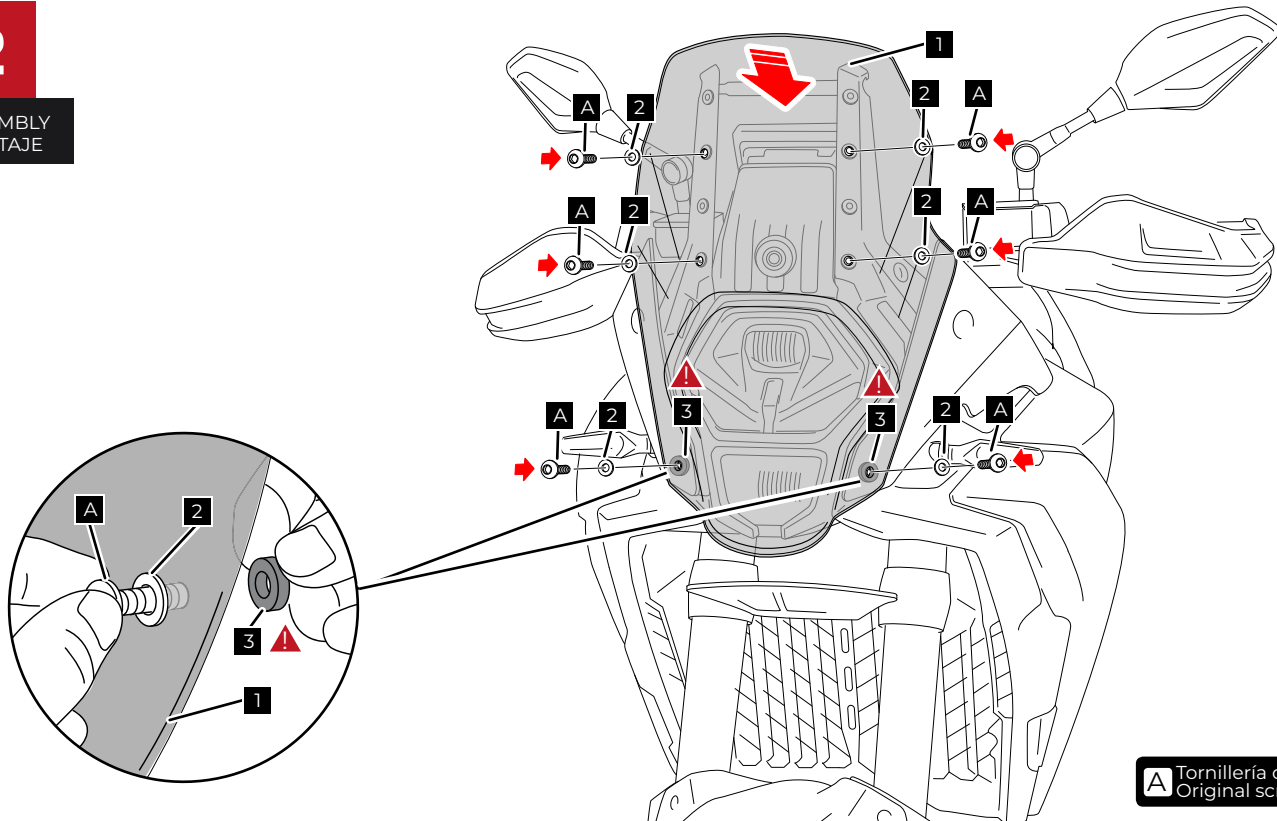

VOGE DS800 RALLY '25-

Cúpula Rally - Rally Screen

REF. 22939

ID.	PIEZA/PART	DESCRIPCIÓN	DESCRIPTION	QTY.	REF.:
1		Cúpula Rally	Rally screen	1	22939WM3
2		Arandela de nylon M5	M5 Nylon washer	6	ARNV0000000245
3		Arandela de goma Ø4,5xØ11x2mm	Ø4,5xØ11x2mm Rubber washer	2	ARAND-EPDM--722

VOGE DS800 RALLY '25-

Cúpula Rally - Rally Screen

REF. 22939

1

DISASSEMBLY
DESMONTAJE

2

ASSEMBLY
MONTAJE

A Tornillería original
Original screws