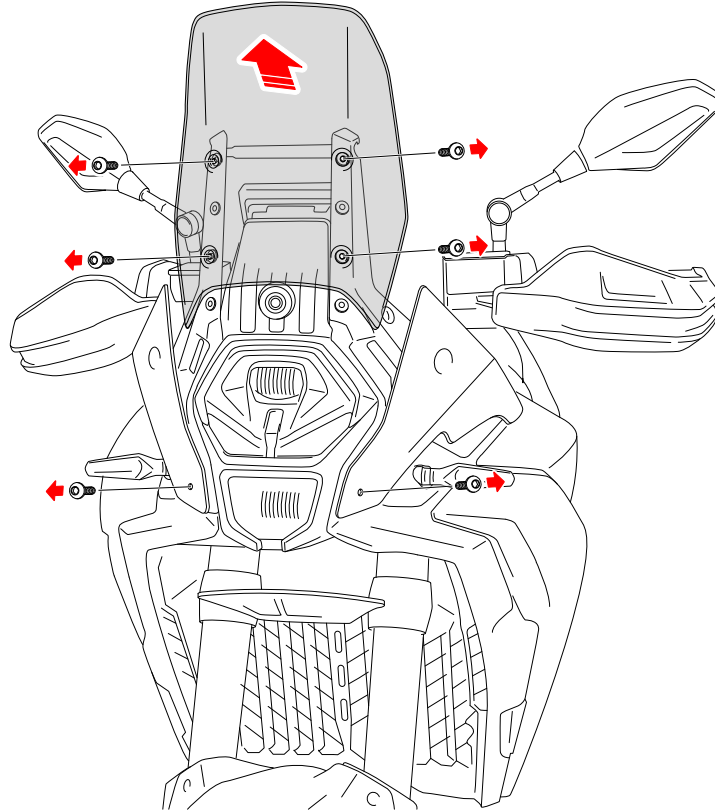

VOGE DS800 RALLY '25-

Cúpula Rally - Rally Screen

REF. 22939

ID.	PIEZA/PART	DESCRIPCIÓN	DESCRIPTION	QTY.	REF.:
1		Cúpula Rally	Rally screen	1	22939WM3
2		Arandela de nylon M5	M5 Nylon washer	6	ARNV0000000245
3		Arandela de goma Ø4,5xØ11x2mm	Ø4,5xØ11x2mm Rubber washer	2	ARAND-EPDM--722

VOGE DS800 RALLY '25-

Cúpula Rally - Rally Screen

REF. 22939

1

DISASSEMBLY
DESMONTAJE

2

ASSEMBLY
MONTAJE

A Tornillería original
Original screws