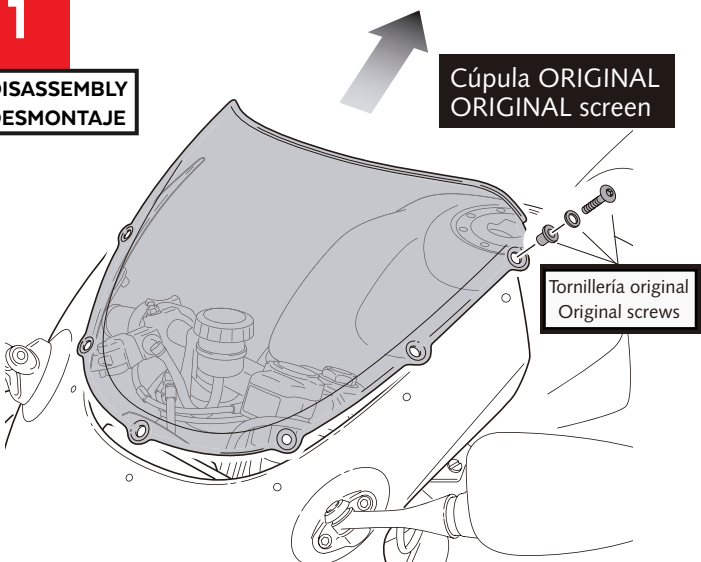

STANDARD, RACING, Z-RACING, R-RACER & SPORT SCREENS

M O U N T I N G I N S T R U C T I O N S

| ID. | PIEZA/PART | DESCRIPCIÓN | DESCRIPTION | QTY. | REF.: |
|-----|---|---|---|------|--------------|
| 1 |  | Cúpula Standard, Racing, R-Racing, R-Racer, sport | Standard, Racing, R-Racing, R-Racer, sport screen | 1 | SEE WEB SITE |

THE INSTALLATION OF THE PUIG SCREEN IS DONE IN THE SAME WAY AS THE ORIGINAL SCREEN. FOLLOW ORIGINAL INSTALLATION. EXAMPLE MODE:

1

**DISASSEMBLY
DESMONTAJE**

Cúpula ORIGINAL
ORIGINAL screen

Tornillería original
Original screws